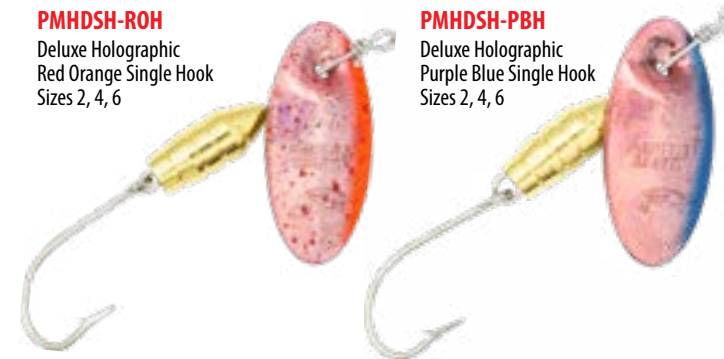

Panther Martin® Deluxe Single Hooks

Panther Martin Deluxe Holographic lures are truly great fish catching lures. Now we have taken our Deluxe Holographic patterns and are offering them with single hooks. The combination of holographic patterns, our unique brass body and direct through the shaft design creates a uniquely effective lure rich in color. Some of the Deluxe Holographic patterns feature a translucent criss cross fish scale pattern. The beautiful holographic lures shimmer and quiver as the sun shines on them, causing them to flash and flicker in the water.

Great for trout, crappie, pike, perch, walleye, pickerel and bass.

Available in sizes - 2, 4 & 6.

PMHDSH-ROH
 Deluxe Holographic Red Orange Single Hook
 Sizes 2, 4, 6

PMHDSH-PBH
 Deluxe Holographic Purple Blue Single Hook
 Sizes 2, 4, 6