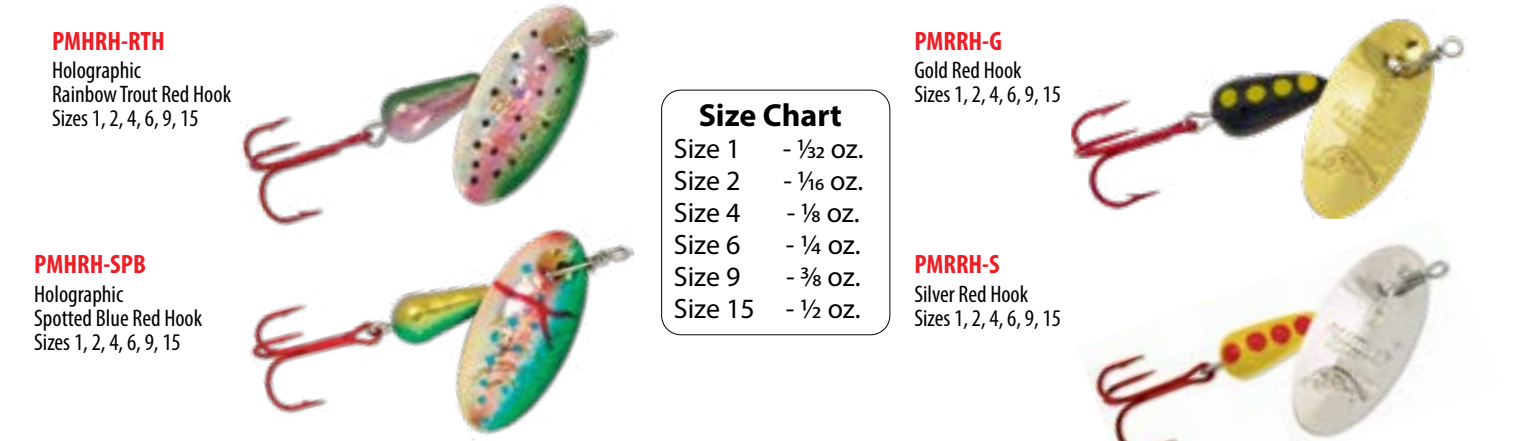

PMHST-HSTBL
 HolyStrike™ Blue
 Sizes 1, 2, 4, 6

PMHST-HSTP
 HolyStrike™ Purple
 Sizes 1, 2, 4, 6

PMHST-HSTCH
 HolyStrike™ Chartreuse
 Sizes 1, 2, 4, 6

PMHST-HSTGR
 HolyStrike™ Green
 Sizes 1, 2, 4, 6

PMHST-HSTPK
 HolyStrike™ Pink
 Sizes 1, 2, 4, 6

Panther Martin® Red Hook Spinners

It's no secret that fish are attracted to the color red. It has been proven that adding the color red to already effective fishing lures makes them more effective. Red is the color that makes fish strike because it suggests feeding. When feeding, the gills of the fish become engorged with blood, known as "Gill Flash".