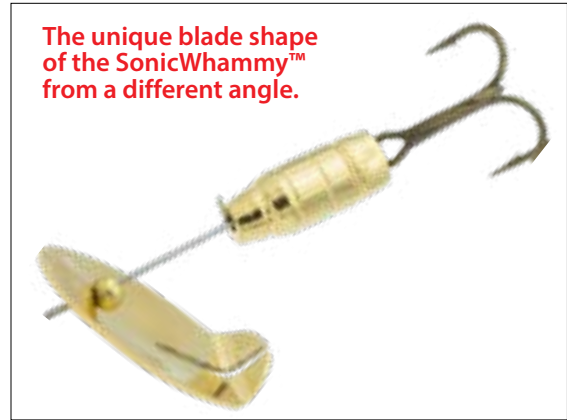

PANTHER MARTIN

Panther Martin® SonicWhammy™

The SonicWhammy™ series introduces a whole **NEW** blade shape that ups the sonic spinning and thumping action of our classic Panther Martin® blade. How so? The split at bottom of the blade creates 2 separate blade rudders that churn up and magnify the already great sonic action of our Panther Martin® blades. Additionally, because the split ends are bent down, they cause a thumping unique to this **NEW** blade design. Yes, more action creates more attraction.

Using our barrel style bodies plated with genuine gold and silver, these brass body lures cast like bullets and retrieve like a swirling dervish. The added sonic action and thumping sound is bound to attract a wide variety of fish...from trout to bass, from crappie to salmon...these action-packed lures are made for swift and secure hookups.

Available in our six most popular patterns & 3 popular sizes - 2, 4 & 6.

The unique blade shape of the SonicWhammy™ from a different angle.