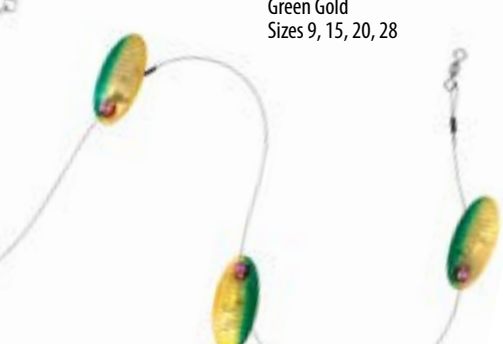

MDR-SSH
Holographic Super Silver
Sizes 9, 15, 20, 28

MDR-RTH
Holographic Rainbow Trout
Sizes 9, 15, 20, 28

MDR-SGH
Holographic Silver Gold
Sizes 9, 15, 20, 28

MDR-BTH
Holographic Brown Trout
Sizes 9, 15, 20, 28

MDR-GGH
Holographic Green Gold
Sizes 9, 15, 20, 28

Size Chart

Size 9: 5/8 oz. - 1.25" Blade
Size 15: 1 oz. - 1.62" Blade
Size 20: 1.5 oz. - 2.37" Blade
Size 28: 2.2 oz. - 3.125" Blade

Single Hook Leader included with all High Lake Trolls