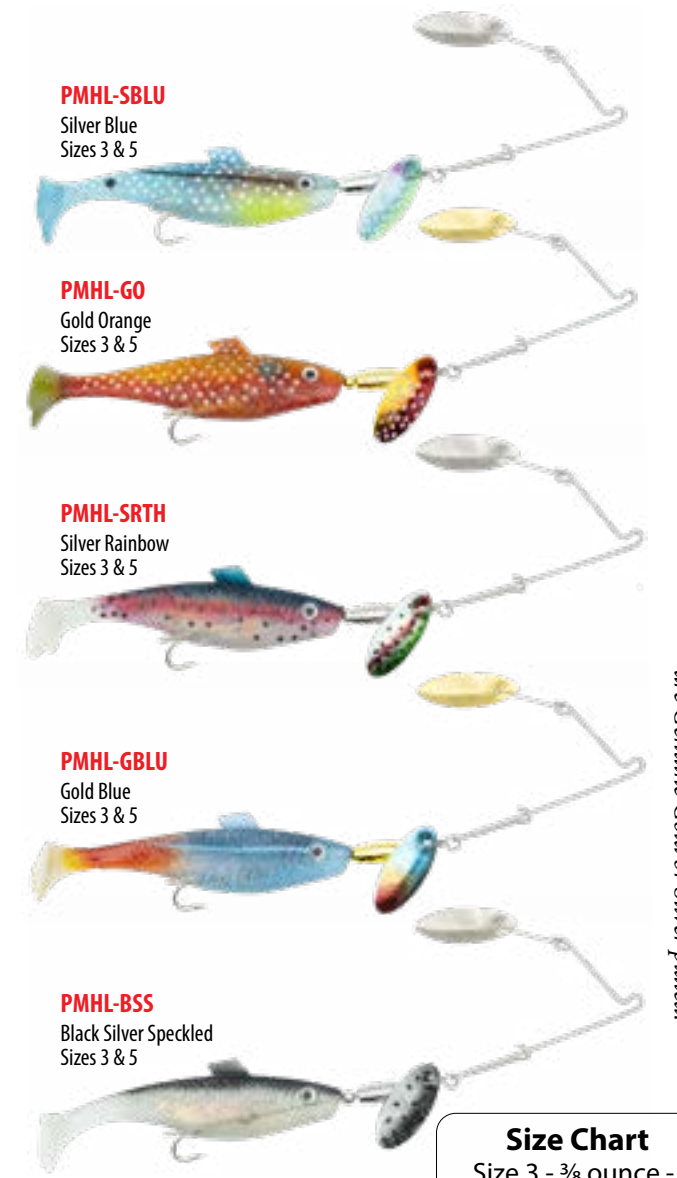

PMHL-SBLU
Silver Blue
Sizes 3 & 5

PMHL-GO
Gold Orange
Sizes 3 & 5

PMHL-SRTH
Silver Rainbow
Sizes 3 & 5

PMHL-GBLU
Gold Blue
Sizes 3 & 5

PMHL-BSS
Black Silver Speckled
Sizes 3 & 5

Size Chart
Size 3 - 3/8 ounce - 3"
Size 5 - 5/8 ounce - 3.5"

All Gold & Silver blades and Brass bodies are Genuine Gold or Silver plated.