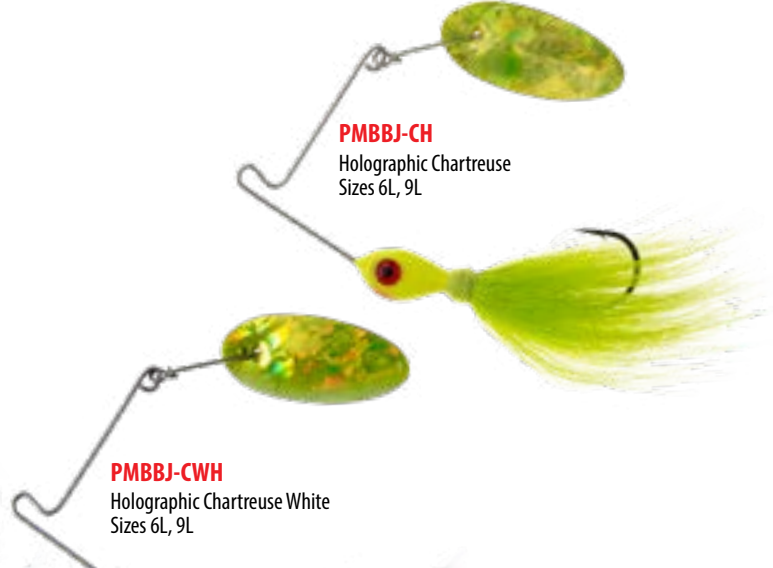

Outfitted with a Mustad® 1/O Black Nickel Opti-Angle Needle Point, Round Bend Hook on size 1/8 oz. and Mustad® 2/O Black Nickel Opti-Angle Needle Point, Round Bend Hook on size 1/4 oz. Each lure is outfitted with a hand-tied Bucktail jighead body.

Available in 6 colors, 2 sizes - 1/8 oz, 1/4 oz.

PMBBJ-BBH
 Holographic BlueBlack
 Sizes 6L, 9L

PMBBJ-BKH
 Holographic Black
 Sizes 6L, 9L

PMBBJ-CWH
 Holographic Chartreuse White
 Sizes 6L, 9L

PMBBJ-SWH
 Holographic Silver White
 Sizes 6L, 9L

PMBBJ-BOH
 Holographic Brown Orange
 Sizes 6L, 9L

Size Chart
 Size 6L - 1/8 oz. - 1/O Hook
 Size 9L - 1/4 oz. - 2/O Hook

WARNING: These products can expose you to chemicals including lead and lead compounds, which are known to the State of California to cause cancer, birth defects or other reproductive harm. For more information, go to www.P65Warnings.ca.gov.