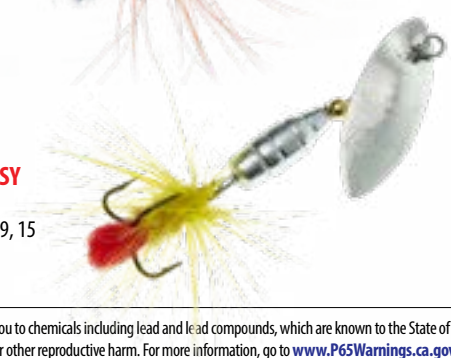

PMWSMF-GO
Gold Orange
Sizes 2, 4, 6, 9, 15