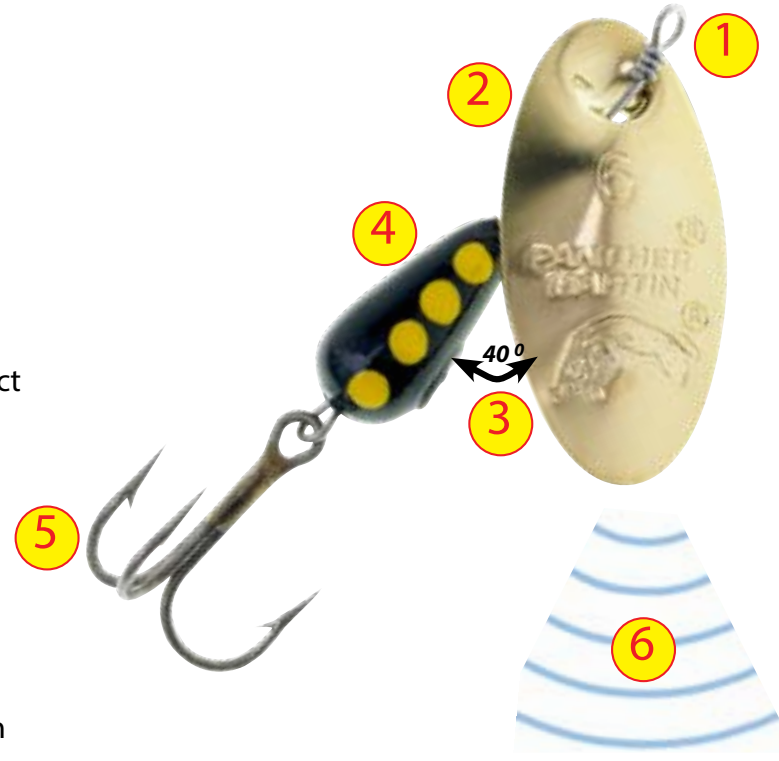

PMHD6
Holographic Deluxe Kit.
Contains 3 size 4 (1/8 oz.) & 3 size 6 (1/4 oz.) Holographic Deluxe spinners.

UV6
FishSeeUV™ 6-Pack
Contains 3 size 2 (1/16 oz.) & 3 size 4 (1/8 oz.) UV spinners.

All Gold, Silver & Copper blades are Genuine Gold, Silver or Copper plated.

Please note, contents of our kits may vary from photos. These kits are ready-made assortments and lures can not be chosen or substituted.

WARNING: These products can expose you to chemicals including lead and lead compounds, which are known to the State of California to cause cancer, birth defects or other reproductive harm. For more information, go to www.P65Warnings.ca.gov.

"The Greatest Fish Catcher of All Time"

The Perfect Blend of Flash, Sound & Vibration

1. Double reverse concave-convex blade attaches directly "through the shaft". This unique design maximizes water flow over the blade to produce a blade rotation that genuinely imitates living creatures that fish feed on.
2. Genuine gold, silver & copper-plated blades reflect more light thereby attracting more fish.
3. Constant 40-degree angle of blade is always in balanced position making it easy to cast with perfect motion- even on upstream casts!
4. Heavy weighted deluxe and tear-drop bodies cast further and sink deeper to where the fish are.
5. Razor sharp hooks catch the fish and keep them hooked!
6. Blade rotation creates vibrations which sends out hydro-sonic waves that "call to the fish", even when they can't see them.