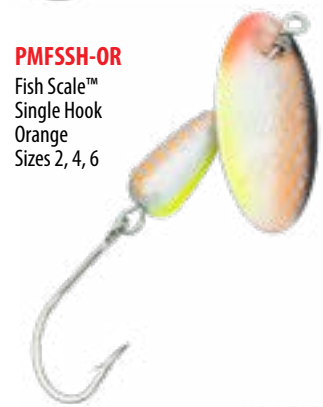

PMHSH-PGB
Holographic Single Hook
Pink Green Blue
Sizes 2, 4, 6

PMFSSH-BLUE
Fish Scale™
Single Hook
Blue
Sizes 2, 4, 6

PMFSSH-GR
Fish Scale™
Single Hook
Green
Sizes 2, 4, 6

PMFSSH-OR
Fish Scale™
Single Hook
Orange
Sizes 2, 4, 6